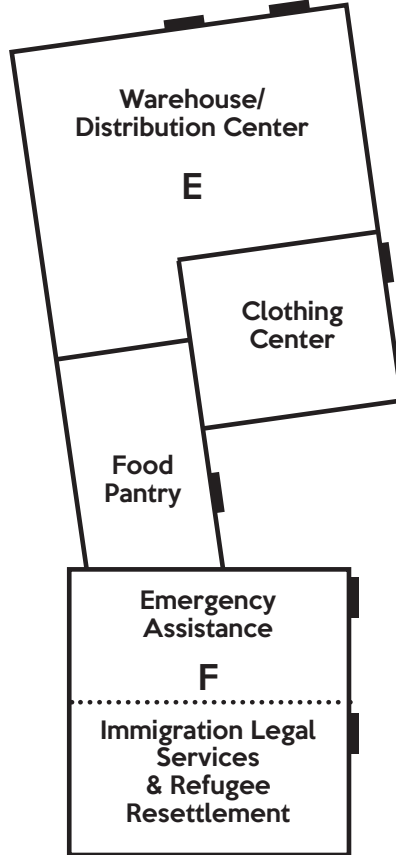

Porta Caeli House

St. James Way - To Porta Caeli House

Donation Drop-offs

E. Apache St.

N. Harvard Ave.

CATHOLIC CHARITIES | Eastern Oklahoma | Love Changing Lives.

2450 N. Harvard Ave. • Tulsa, OK
918.949.HOPE (4673)
cceok.org