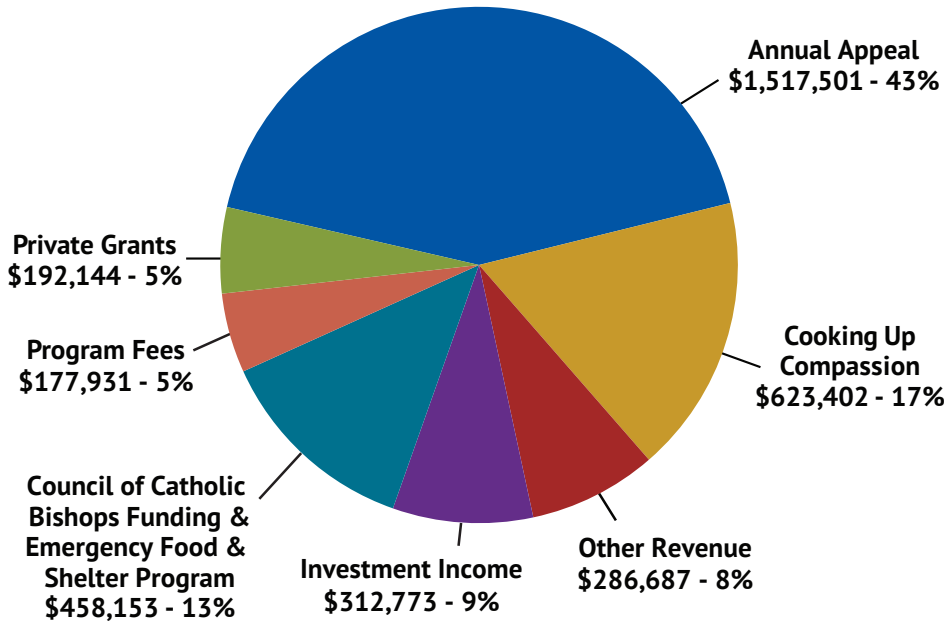

2012 REVENUE - $3.57 MILLION