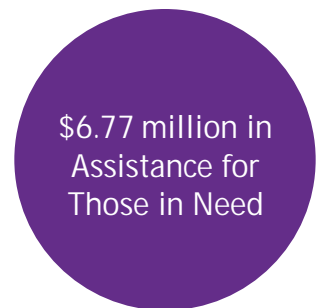

+

+

=

2012 EXPENSES - \$3.45 MILLION

STAFF AND VOLUNTEERS

THE VALUE OF OUR VOLUNTEERS

More than 3,700 people volunteered more than 56,000 hours of service in 2012, with 162 people volunteering 100 hours or more. The total number of volunteers increased 12% from 2011. The number of volunteer hours is equivalent to the hours worked by 30 full-time employees and a dollar value of \$1.36 million. We could not operate without our volunteers! They truly are the hands of Christ.