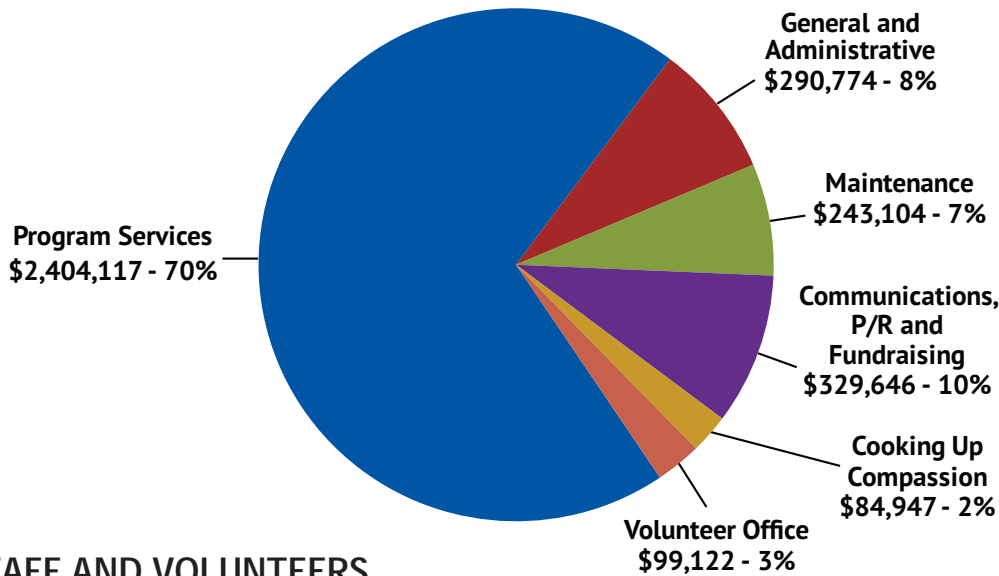

+

+

=

2012 EXPENSES - \$3.45 MILLION

STAFF AND VOLUNTEERS

THE VALUE OF OUR VOLUNTEERS

More than 3,700 people volunteered more than 56,000 hours of service in 2012, with 162 people volunteering 100 hours or more. The total number of volunteers increased 12% from 2011. The number of volunteer hours is equivalent to the hours worked by 30 full-time employees and a dollar value of \$1.36 million. We could not operate without our volunteers! They truly are the hands of Christ.

YOUR 2012 ANNUAL REPORT

Non-Profit Organization
US Postage Paid
Permit No. 2187
Tulsa, OK

Love

saturday, february 15, 2014
tulsa ballroom
cox business center

cooking up compassion

YOUR MISSION IS OUR MISSION: TO BE CHRIST'S MERCIFUL LOVE TO THOSE WHO SUFFER